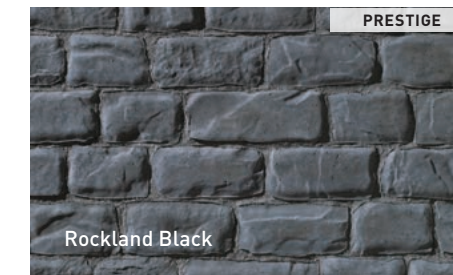

^[1] The Vendome 60 pavers is not vehicular.
^[2] Not available for Vendome 60