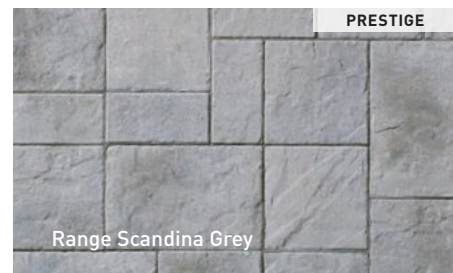

MONDRIAN PLUS 60 SLABS

Unit A
60 mm x 165 mm x 330 mm
2 3/8" x 6 1/2" x 13"

Unit B
60 mm x 330 mm x 330 mm
2 3/8" x 13" x 13"

Unit C
60 mm x 330 mm x 495 mm
2 3/8" x 13" x 19 1/2"