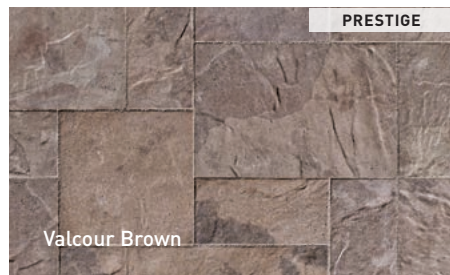

PROVENCE SLABS

Unit A
60 mm x 190 mm x 380 mm
2 3/8" x 7 1/2" x 15"

Unit B
60 mm x 380 mm x 380 mm
2 3/8" x 15" x 15"

Unit C
60 mm x 380 mm x 570 mm
2 3/8" x 15" x 22 7/16"

PROVENCE SLABS LARGE RECTANGLE
Unit D
60 mm x 380 mm x 760 mm
2 3/8" x 15" x 30"
[Sold separately]

PROVENCE SLABS LARGE SQUARE
Unit E
60 mm x 570 mm x 570 mm
2 3/8" x 22 7/16" x 22 7/16"
[Sold separately]