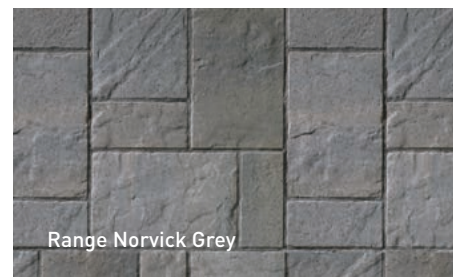

MONDRIAN PLUS CAPPING MODULES RANGE NORVICK GREY / MONDRIAN PLUS 50 SLABS RANGE NORVICK GREY - P 63

**MONDRIAN PLUS
CAPPING MODULES**
50 mm x 406 mm x 375 mm
2" x 16" x 14 3/4"

MELVILLE 50 CAPPING MODULES RANGE SCANDINA GREY / MELVILLE 50 RISER MODULES RANGE SCANDINA GREY / MELVILLE 50 SLABS RANGE NEWPORT GREY - P 58