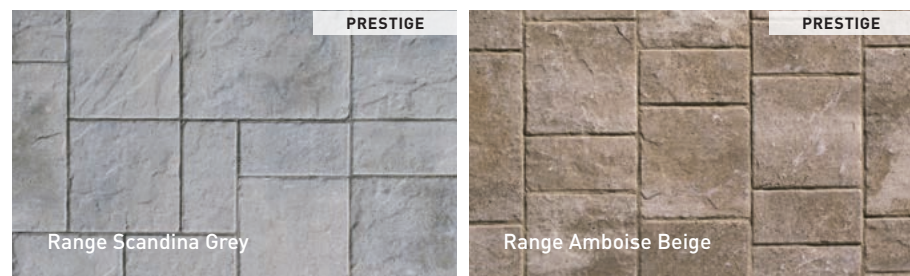

MONDRIAN PLUS 80 PAVERS

Unit A
80 mm x 165 mm x 330 mm
3 1/8" x 6 1/2" x 13"

Unit B
80 mm x 330 mm x 330 mm
3 1/8" x 13" x 13"

Unit C
80 mm x 330 mm x 495 mm
3 1/8" x 13" x 19 1/2"