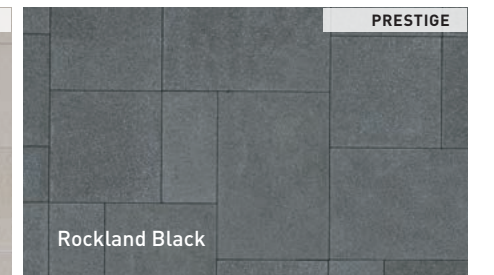

CITY SLABS

[Sold separately]
Unit A
60 mm x 250 mm x 500 mm
2 3/8" x 9 7/8" x 19 11/16"

Unit B
60 mm x 500 mm x 500 mm
2 3/8" x 19 11/16" x 19 11/16"

Unit C
60 mm x 500 mm x 750 mm
2 3/8" x 19 11/16" x 29 1/2"