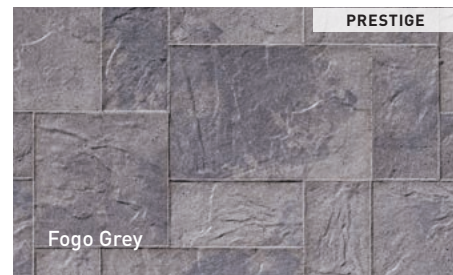

PROVENCE SLABS

Unit A
60 mm x 190 mm x 380 mm
2 3/8" x 7 1/2" x 15"

Unit B
60 mm x 380 mm x 380 mm
2 3/8" x 15" x 15"

Unit C
60 mm x 380 mm x 570 mm
2 3/8" x 15" x 22 7/16"

PROVENCE SLABS LARGE RECTANGLE
Unit D
60 mm x 380 mm x 760 mm
2 3/8" x 15" x 30"
[Sold separately]

PROVENCE SLABS LARGE SQUARE
Unit E
60 mm x 570 mm x 570 mm
2 3/8" x 22 7/16" x 22 7/16"
[Sold separately]