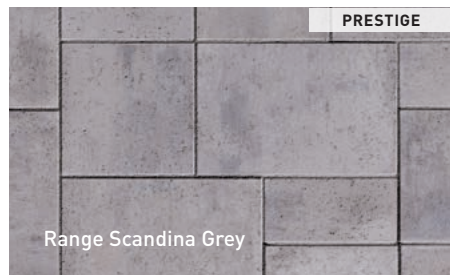

MELVILLE 50 SLABS

Unit A

50 mm x 190 mm x 380 mm
2" x 7 1/2" x 15"

Unit B

50 mm x 380 mm x 380 mm
2" x 15" x 15"

Unit C

50 mm x 380 mm x 570 mm
2" x 15" x 22 7/16"