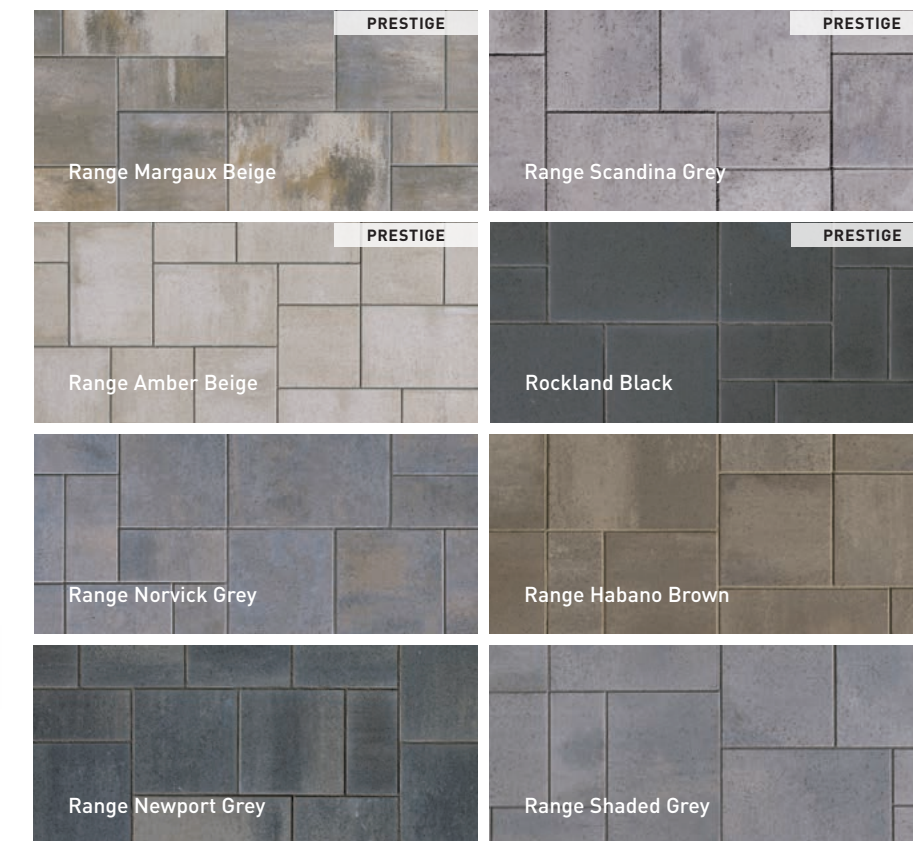

MELVILLE 80 PAVERS

Unit A
80 mm x 190 mm x 380 mm
3 1/8" x 7 1/2" x 15"

Unit B
80 mm x 380 mm x 380 mm
3 1/8" x 15" x 15"

Unit C
80 mm x 380 mm x 570 mm
3 1/8" x 15" x 22 7/16"