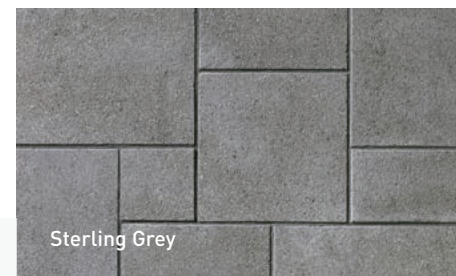

MEGA-ARBEL PAVERS RANGE DANVILLE BEIGE / CELTIK STEPS RANGE SHEFFIELD BEIGE AND BLACK - P 97

MEGA-ARBEL PAVERS

80 mm × 390 mm × 532 mm
3 1/8" × 15 3/8" × 20 15/16"

LEXA PAVERS ALPINE GREY, ROCKLAND BLACK INSERT