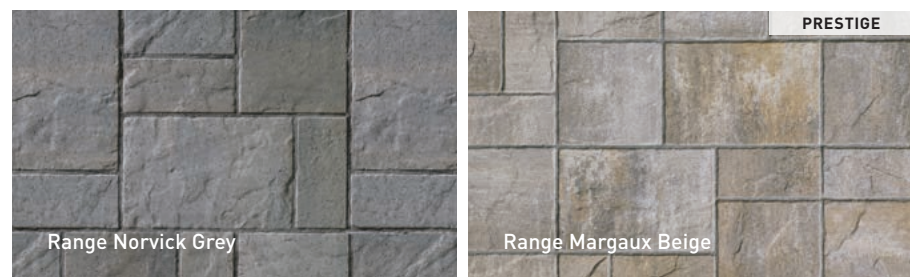

MONDRIAN PLUS 80 PAVERS

Unit A
80 mm x 165 mm x 330 mm
3 1/8" x 6 1/2" x 13"

Unit B
80 mm x 330 mm x 330 mm
3 1/8" x 13" x 13"

Unit C
80 mm x 330 mm x 495 mm
3 1/8" x 13" x 19 1/2"