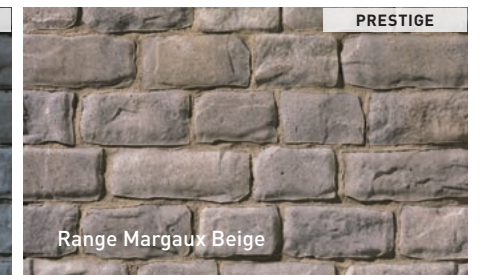

^[1] The Vendome 60 pavers is not vehicular.
^[2] Not available for Vendome 60