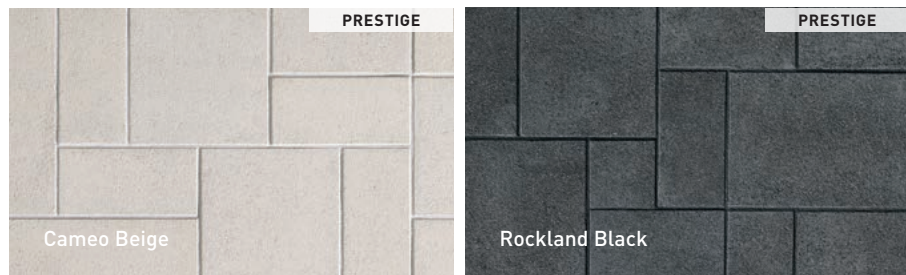

LEXA SLABS

(Sold separately)

Unit A

60 mm × 250 mm × 500 mm
2 3/8" × 9 7/8" × 19 11/16"

Unit B

60 mm × 500 mm × 500 mm
2 3/8" × 19 11/16" × 19 11/16"

Unit C

60 mm × 500 mm × 750 mm
2 3/8" × 19 11/16" × 29 1/2"