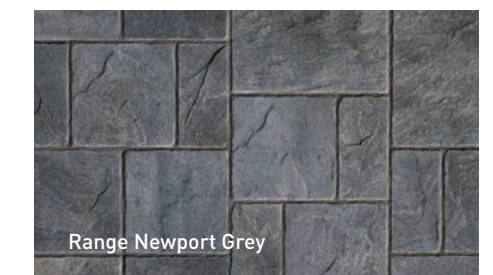

MONDRIAN PLUS 50 SLABS