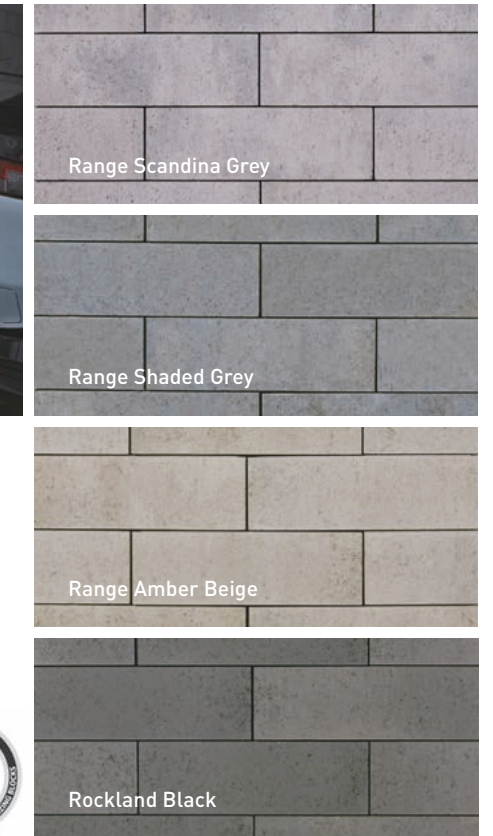

CITY WALL STERLING GREY / CITY CAPPING MODULES STERLING GREY - P 102
CITY STEPS STERLING GREY - P 110 / CITY SLABS STERLING GREY - P 65