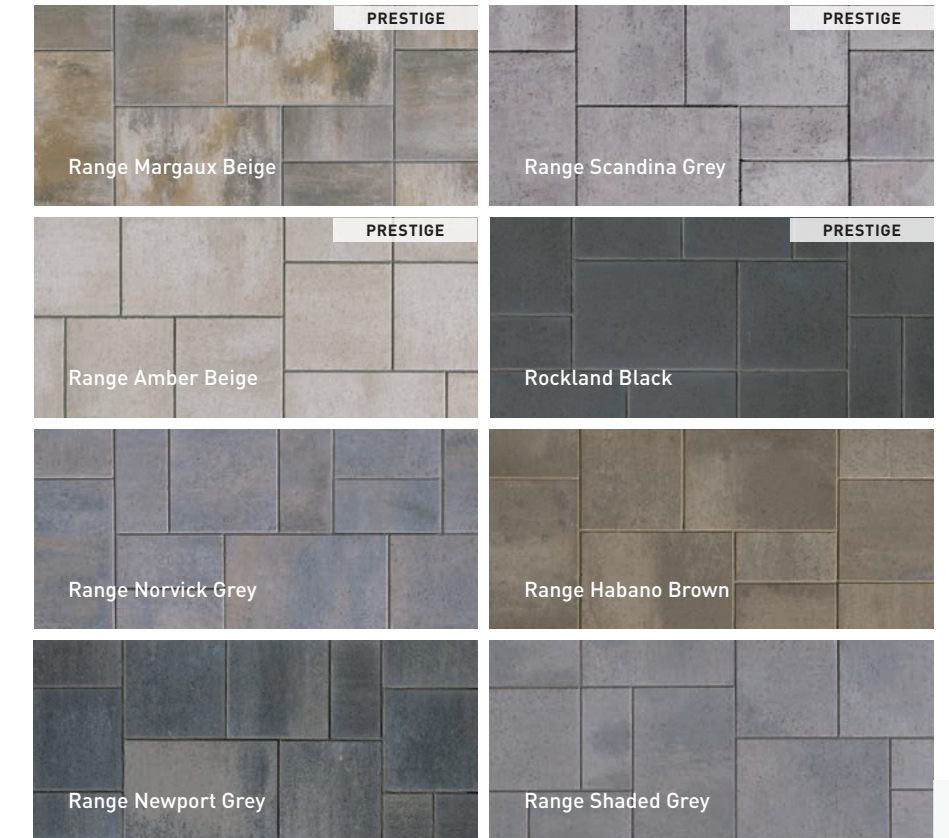

MADRIA SLABS LARGE RECTANGLE

60 mm x 380 mm x 760 mm
2 3/8" x 15" x 30"
[Sold separately]

MADRIA SLABS LARGE SQUARE

60 mm x 570 mm x 570 mm
2 3/8" x 22 7/16" x 22 7/16"
[Sold separately]

MELVILLE 60 SLABS RANGE SCANDINA GREY / MELVILLE TANDEM WALL RANGE SCANDINA GREY - P 91 / MELVILLE TANDEM CAPPING MODULE ROCKLAND BLACK - P 100