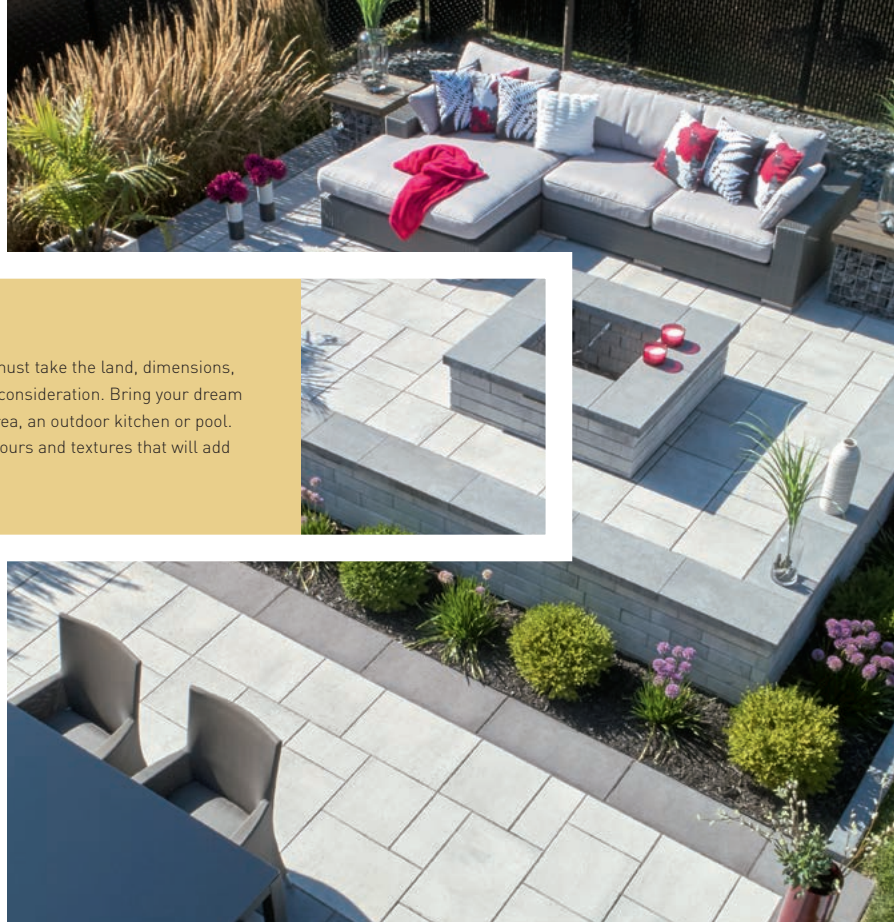

CREATE RHYTHM AND CONTRAST
When creating a landscaping plan, you must take the land, dimensions, slope, sunshine and interest points into consideration. Bring your dream backyard to life by adding a relaxation area, an outdoor kitchen or pool. Our products feature a wide range of colours and textures that will add volume and rhythm to your space.

- MELVILLE 60 SLABS
- RANGE SCANDINA GREY - P 55
- CASSARA SLABS
- ROCKLAND BLACK - P 59
- MELVILLE TANDEM WALL
- RANGE SCANDINA GREY - P 91
- MELVILLE TANDEM CAPPING MODULES
- ROCKLAND BLACK - P 100
- MELVILLE CURBS
- ROCKLAND BLACK - P 111