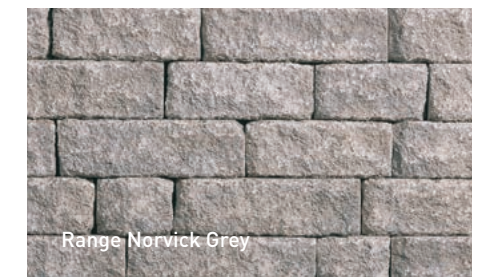

LEXA TANDEM WALL 180 MM

Units E, F and G

180 mm × 67 mm × 335 mm to 469 mm
7 1/16" × 2 5/8" × 13 3/16" to 18 1/2"

Visit permacon.ca to find all dimensions.

CELTIK WALL, RANGE NORVICK GREY

CELTIK WALL 90 MM