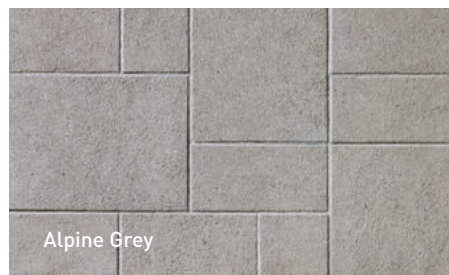

LEXA SLABS

(Sold separately)

Unit A

60 mm × 250 mm × 500 mm
2 3/8" × 9 7/8" × 19 11/16"

Unit B

60 mm × 500 mm × 500 mm
2 3/8" × 19 11/16" × 19 11/16"

Unit C

60 mm × 500 mm × 750 mm
2 3/8" × 19 11/16" × 29 1/2"