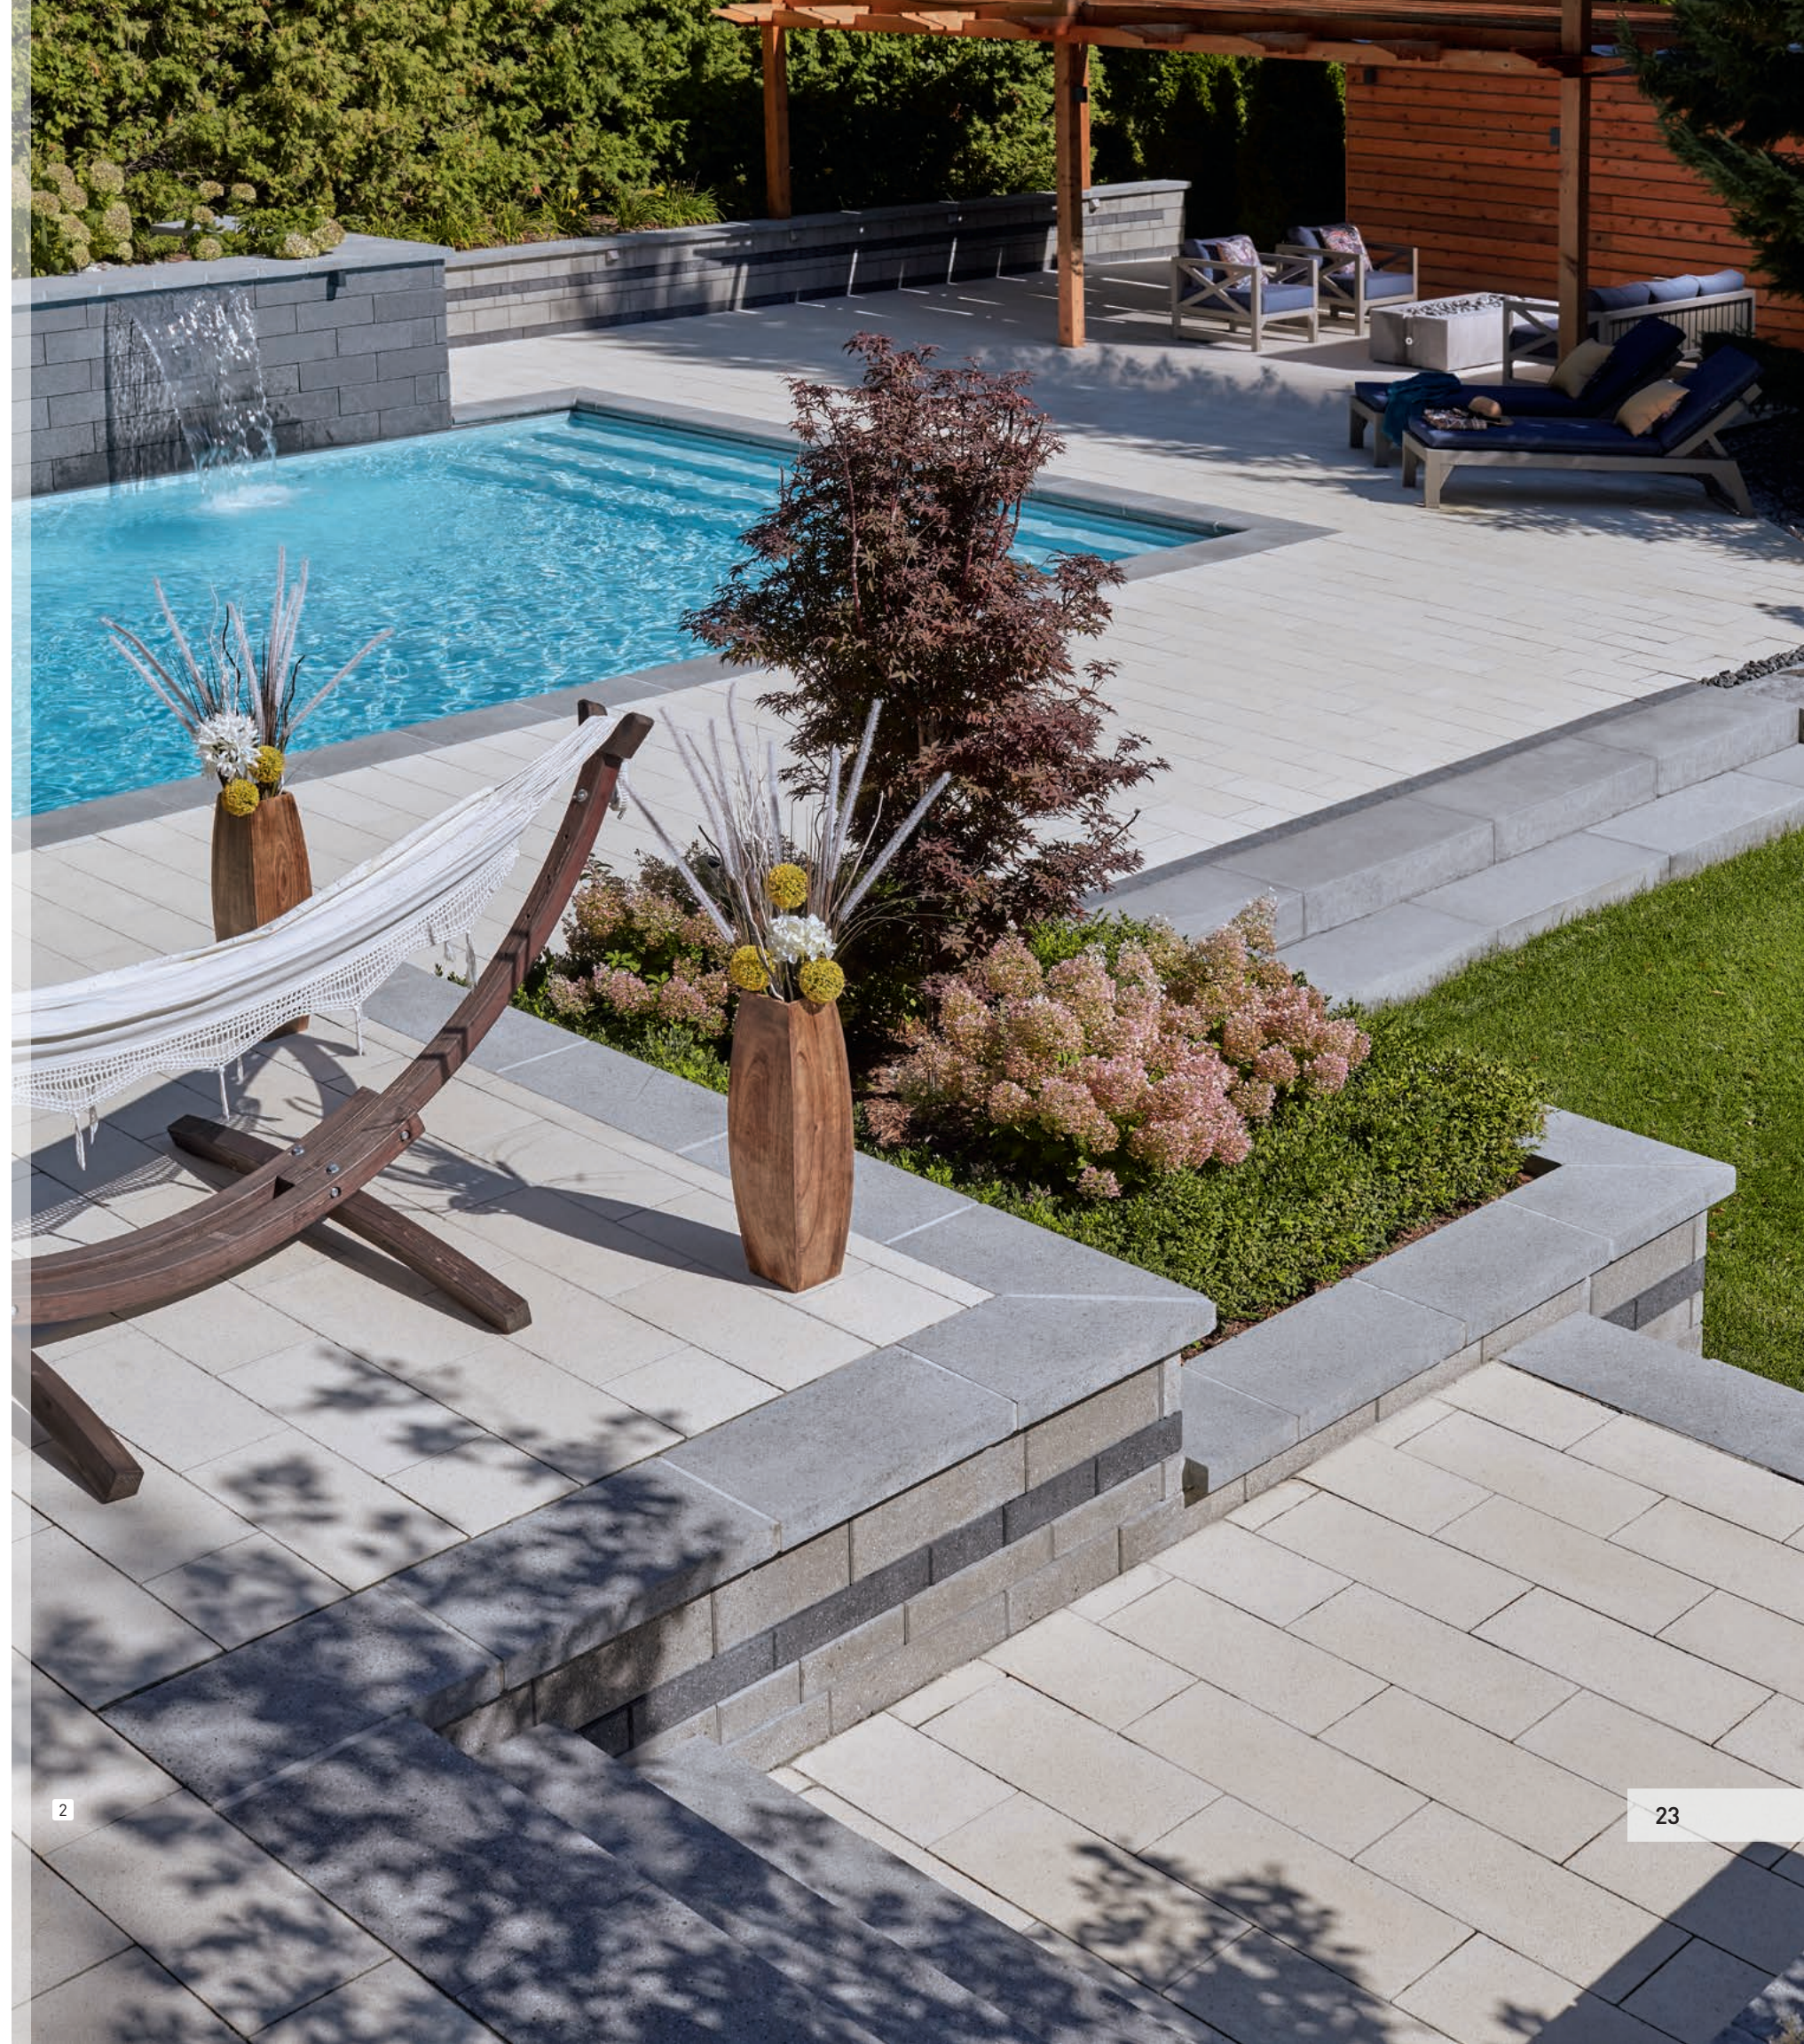

1, 2 — CITY SLABS

- CAMEO BEIGE - P 65
- LEXA TANDEM WALL
- STERLING GREY - P 96
- LEXA TANDEM WALL
- ROCKLAND BLACK INSERT - P 96
- CITY WALL
- ROCKLAND BLACK - P 93
- CITY CAPPING MODULES
- ROCKLAND BLACK - P 102
- LAGUNA 60 POOL COPING
- STERLING GREY - P 103
- MEGA-MELVILLE PLUS STEPS
- ROCKLAND BLACK - P 106