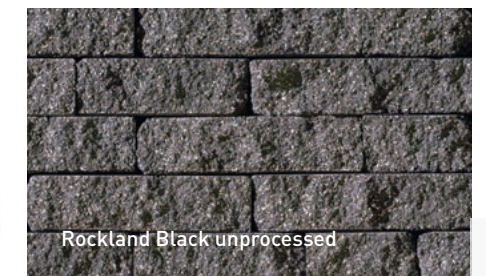

CELTIK WALL 90 MM

90 mm × 225 mm × 175 mm to 435 mm
3 9/16" × 8 7/8" × 6 7/8" to 17 1/8"

CELTIK WALL 135 MM

135 mm × 225 mm × 175 mm to 435 mm
5 5/16" × 8 7/8" × 6 7/8" to 17 1/8"

STRAIGHT CAPPING MODULE

90 mm × 305 mm × 400 mm
3 9/16" × 12" × 15 3/4"

STEP

90 mm × 385 mm × 400 mm
3 9/16" × 15" × 15 3/4"

BEVELLED CAPPING MODULE

90 mm × 316 mm × variable
3 9/16" × 12 7/16" × variable

PILLAR

135 mm × 200 mm × 400 mm
5 5/16" × 7 7/8" × 15 3/4"

Visit permacon.ca to find all dimensions.