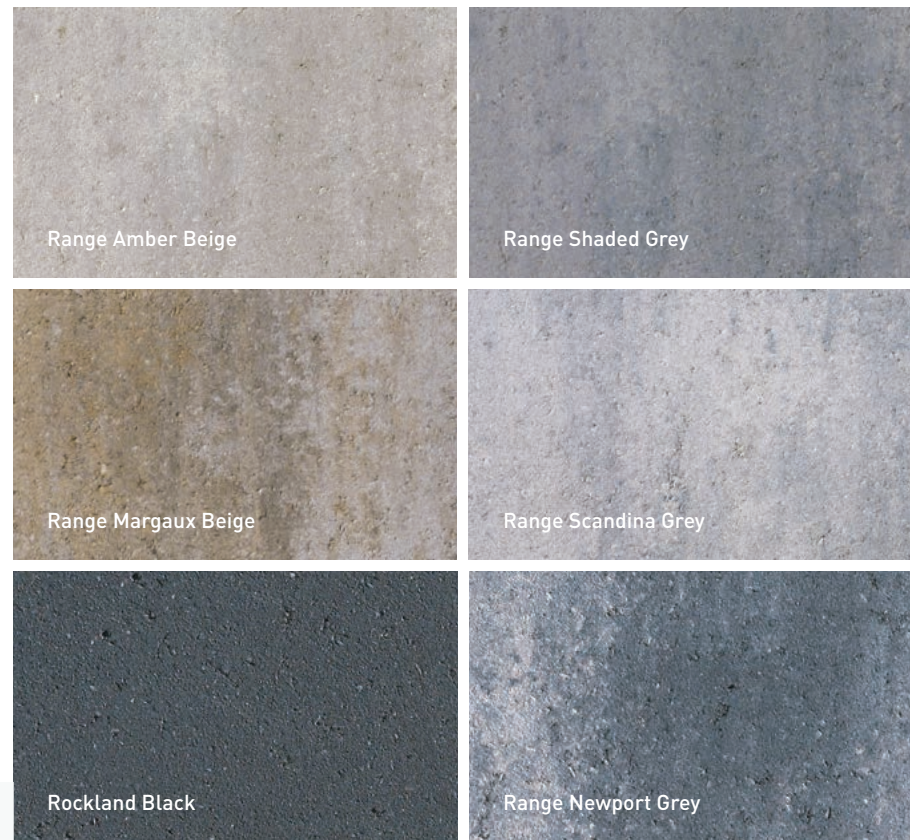

MELVILLE TANDEM CAPPING MODULES
60 mm x 305 mm x 600 mm
2 3/8" x 12" x 23 5/8"