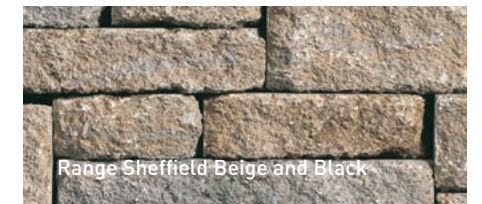

NEW

LAFITT CURB ROCKLAND BLACK

Rockland Black

Range Newport Grey

Range Margaux Beige

LAFITT CURB
125 mm x 115 mm x 600 mm
4 7/8" x 4 1/2" x 23 5/8"

CELTIK CURB RANGE SHEFFIELD BEIGE AND BLACK

Range Norvick Grey