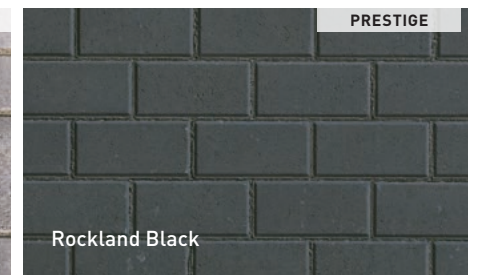

MELVILLE CLASSIC PAVERS

MELVILLE CLASSIC PAVERS GREY

Range Margaux Beige

Rockland Black

Range Scandina Grey

Range Newport Grey

Grey

MELVILLE CLASSIC PAVERS
60 mm x 100 mm x 200 mm
2 3/8" x 3 15/16" x 7 7/8"