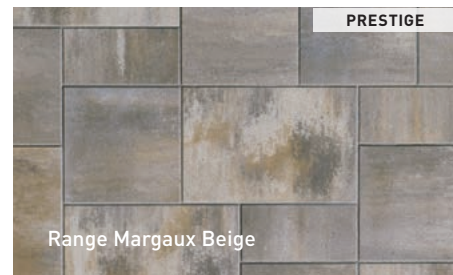

MELVILLE 50 SLABS

Unit A

50 mm x 190 mm x 380 mm
2" x 7 1/2" x 15"

Unit B

50 mm x 380 mm x 380 mm
2" x 15" x 15"

Unit C

50 mm x 380 mm x 570 mm
2" x 15" x 22 7/16"