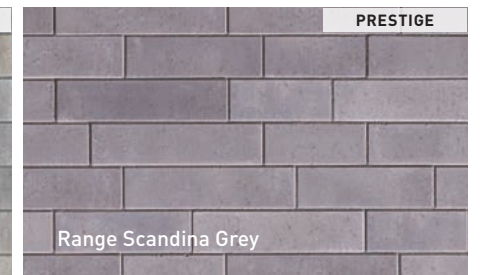

MELVILLE PLANK SLIM PAVERS
Units A, B et C
80 mm x 127 mm x 300 mm to 500 mm
3 1/8" x 5" x 11 13/16" to 19 11/16"

MELVILLE PLANK LARGE PAVERS
Units A, B et C
80 mm x 190 mm x 300 mm to 500 mm
3 1/8" x 7 1/2" x 11 13/16" to 19 11/16"

Visit permacon.ca to find all dimensions.