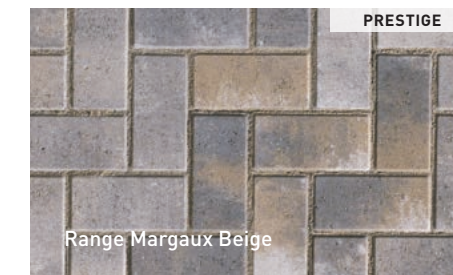

MELVILLE CLASSIC PAVERS

MELVILLE CLASSIC PAVERS GREY

Range Margaux Beige

Rockland Black

Range Scandina Grey

Range Newport Grey

Grey

MELVILLE CLASSIC PAVERS
60 mm x 100 mm x 200 mm
2 3/8" x 3 15/16" x 7 7/8"