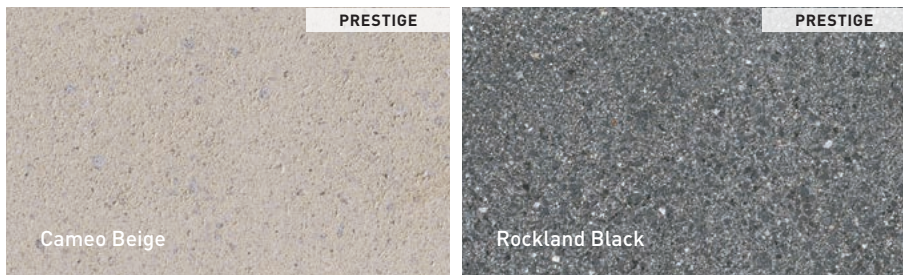

Range Amboise Beige

Range Margaux Beige

Rockland Black

Range Newport Grey

LAFITT TANDEM STEPS

90 mm x 400 mm x 400 mm
3 9/16" x 15 3/4" x 15 3/4"

CITY STEPS STERLING GREY / CITY SLABS STERLING GREY - P 65

MELVILLE CURB ROCKLAND BLACK / LEXA PAVERS ROCKLAND BLACK AND ALPINE GREY - P 82