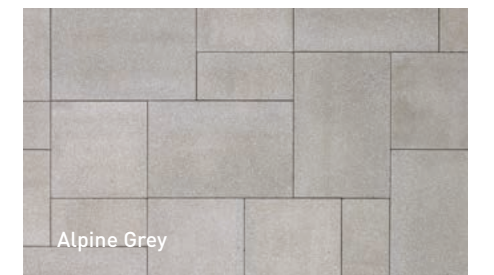

CITY SLABS

[Sold separately]
Unit A
60 mm x 250 mm x 500 mm
2 3/8" x 9 7/8" x 19 11/16"

Unit B
60 mm x 500 mm x 500 mm
2 3/8" x 19 11/16" x 19 11/16"

Unit C
60 mm x 500 mm x 750 mm
2 3/8" x 19 11/16" x 29 1/2"