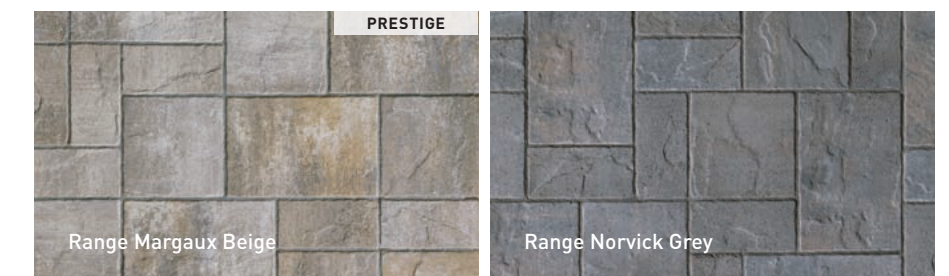

MONDRIAN PLUS 50 SLABS