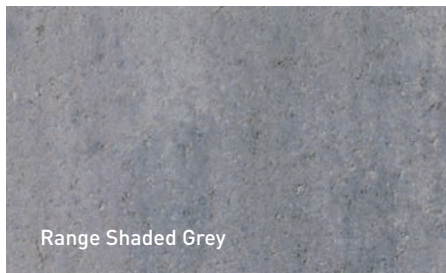

MATERIS WALL

NEW

MATERIS WALL RANGE SCANDINA GREY / MELVILLE TANDEM CAPPING MODULES ROCKLAND BLACK - P 100 / MEGA-MELVILLE PLUS STEPS RANGE SCANDINA GREY - P 106
 CASSARA PAVERS RANGE SHADED GREY - P 75 / MELVILLE 80 PAVERS SMALL RECTANGLE ROCKLAND BLACK - P 72