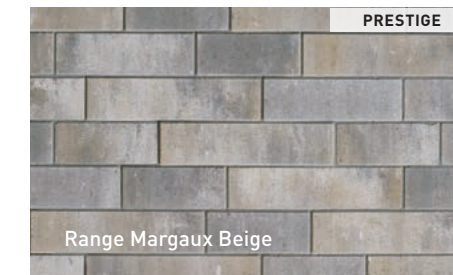

MELVILLE 80 PAVERS SMALL RECTANGLE
80 mm x 190 mm x 380 mm
3 1/8" x 7 1/2" x 15"

MELVILLE PLANK PAVERS RANGE MARGAUX BEIGE

MELVILLE PLANK SLIM PAVERS
Units A, B et C
80 mm x 127 mm x 300 mm to 500 mm
3 1/8" x 5" x 11 13/16" to 19 11/16"