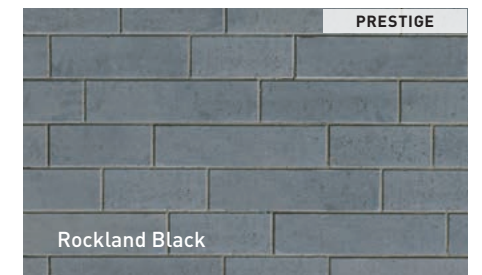

MELVILLE PLANK SLIM PAVERS
Units A, B et C
80 mm x 127 mm x 300 mm to 500 mm
3 1/8" x 5" x 11 13/16" to 19 11/16"

MELVILLE PLANK LARGE PAVERS
Units A, B et C
80 mm x 190 mm x 300 mm to 500 mm
3 1/8" x 7 1/2" x 11 13/16" to 19 11/16"

Visit permacon.ca to find all dimensions.