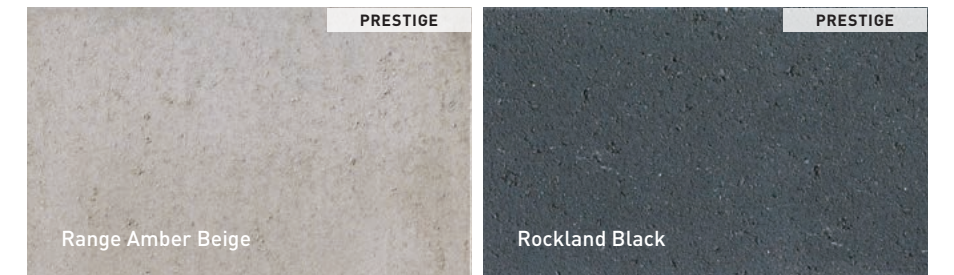

MELVILLE CURB

125 mm × 115 mm × 600 mm
4 7/8" × 4 1/2" × 23 5/8"