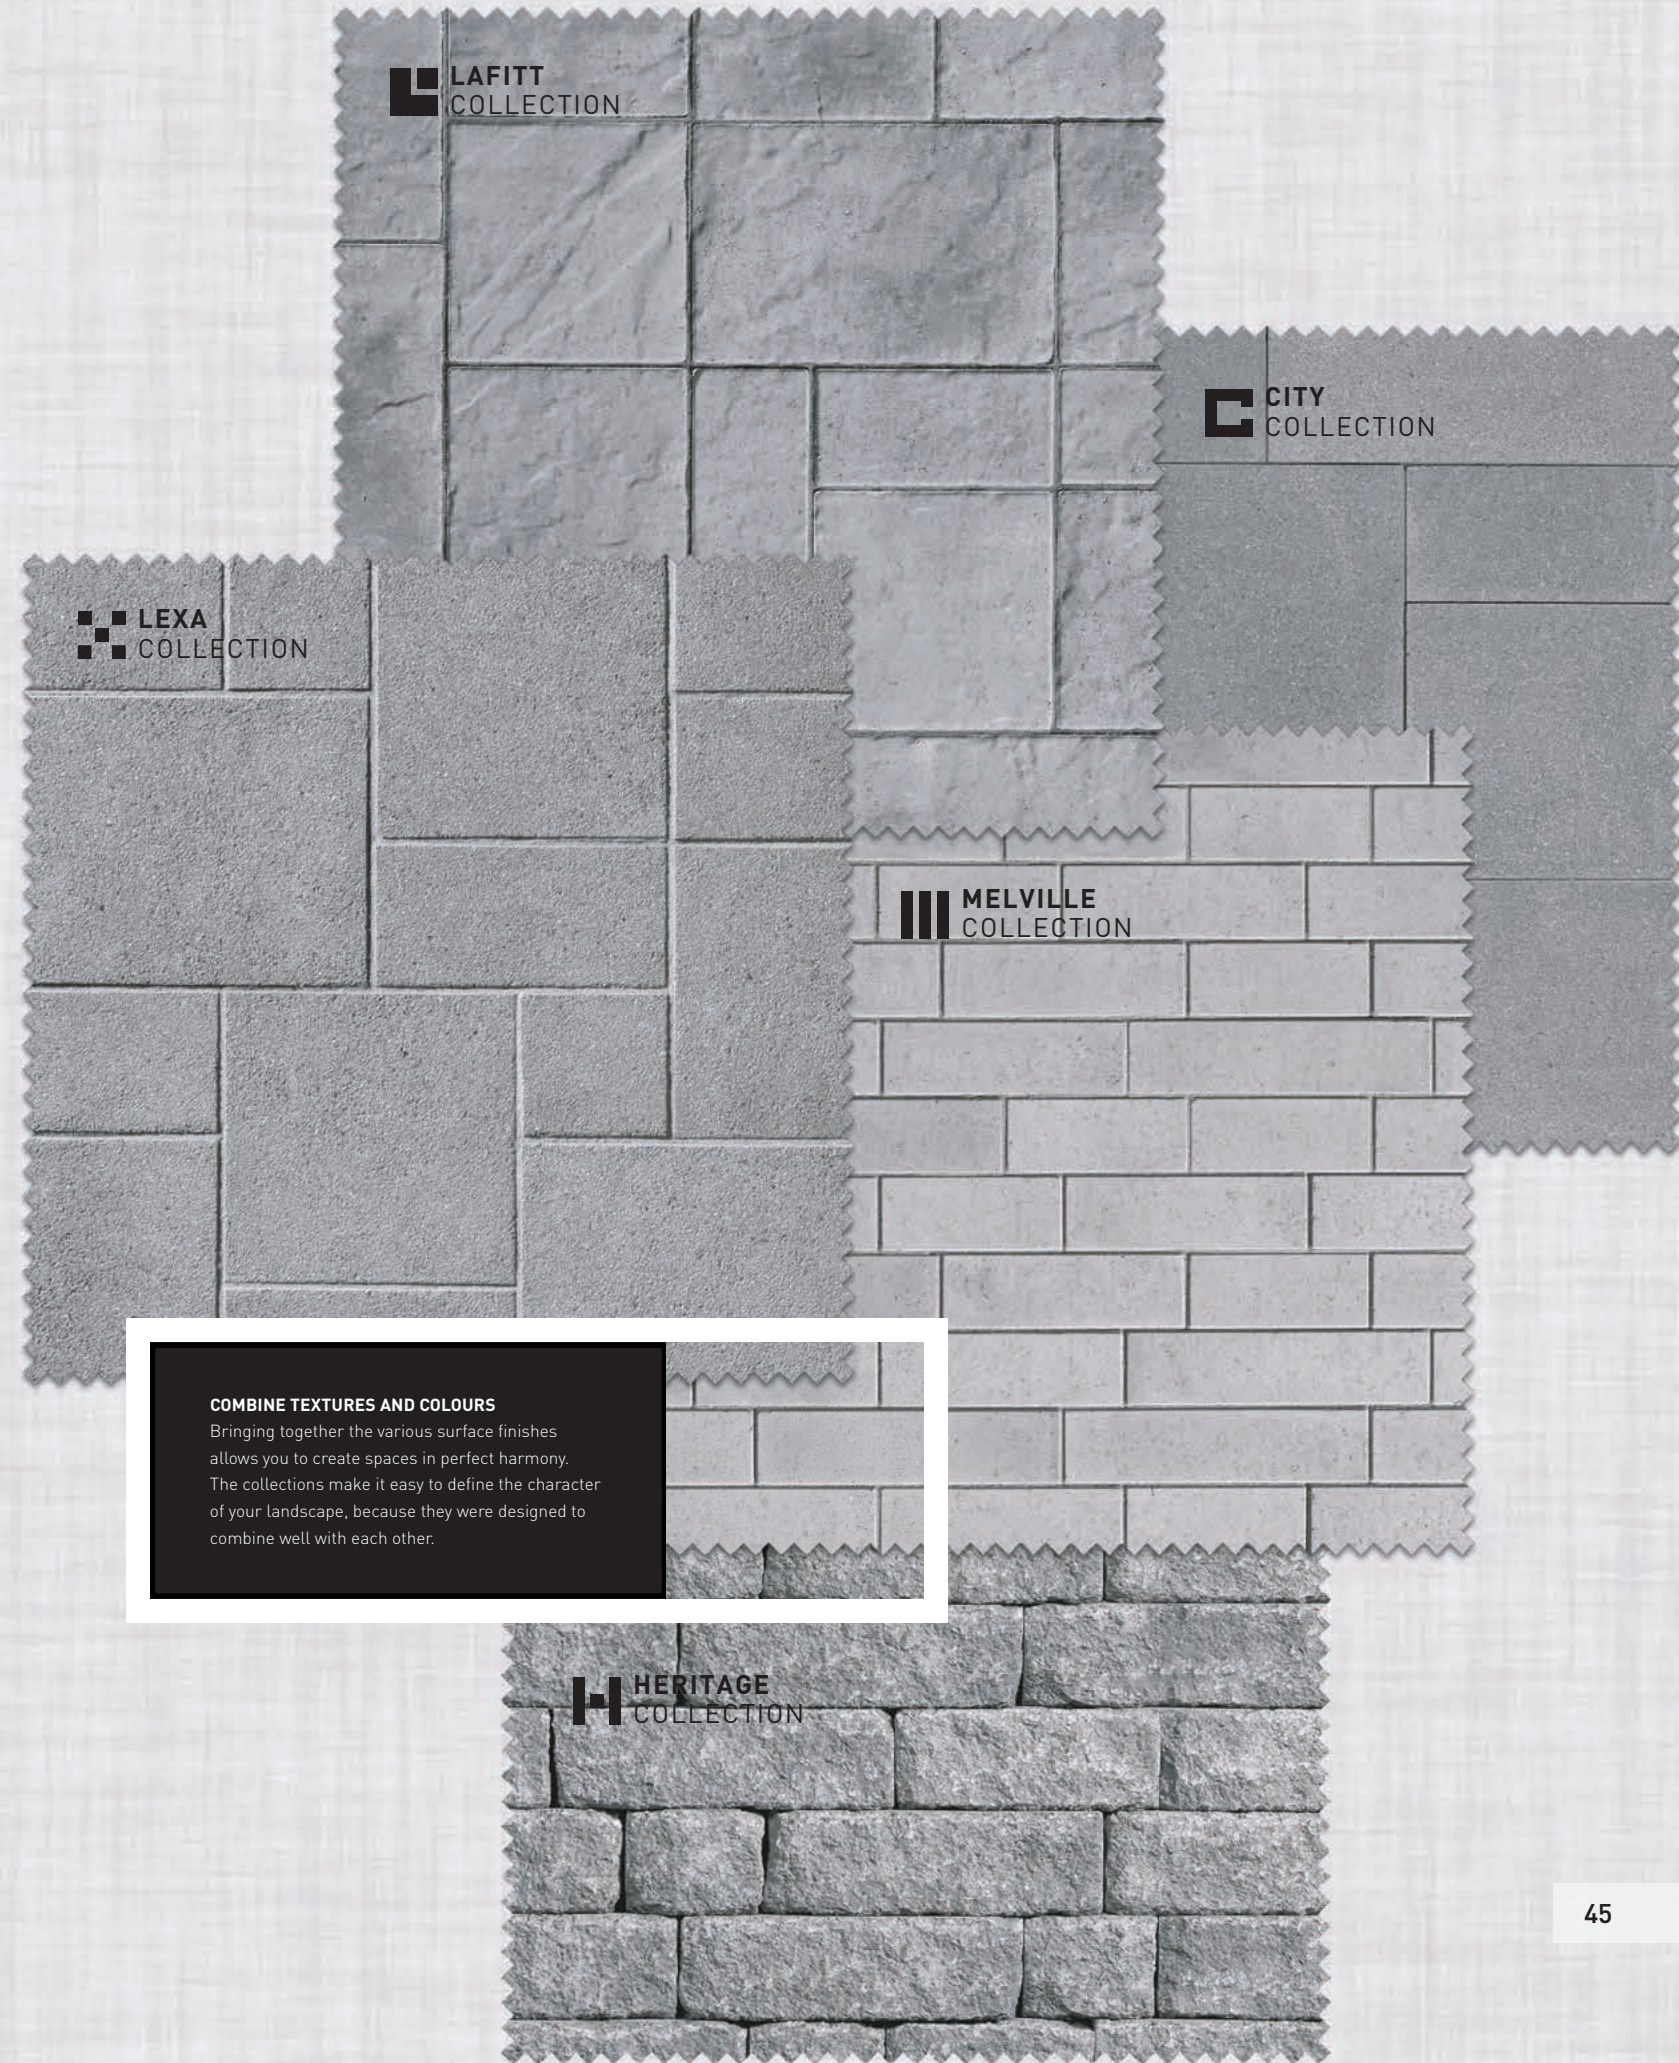

Our portfolio of landscaping products is divided into five collections.

A perfect match of styles and inspirations to simplify and optimize your purchase and the design of your project.

The collections

MELVILLE COLLECTION
Timeless: smooth finish, fine lines

LAFITT COLLECTION
Natural elegance: carved stone finish, slightly irregular edges, subtle colour tones

LEXA COLLECTION
Sophisticated: shot blasted finish, slightly chamfered edges, monochrome colours

CITY COLLECTION
Prestige: polished finish, straight edges, monochrome colours

HERITAGE COLLECTION
Authentic: uneven surface, softened edges

COMBINE TEXTURES AND COLOURS

Bringing together the various surface finishes allows you to create spaces in perfect harmony. The collections make it easy to define the character of your landscape, because they were designed to combine well with each other.