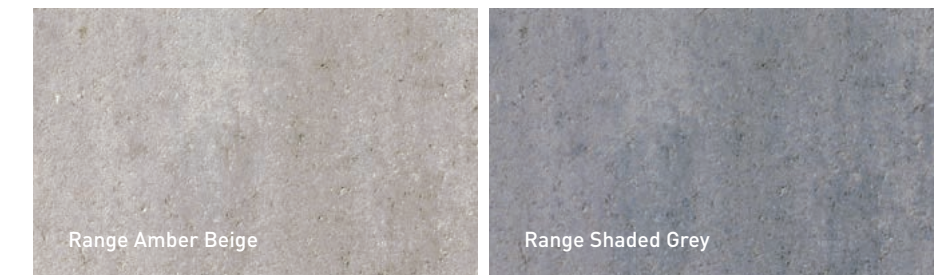

MELVILLE TANDEM 60 STEPS

60 mm x 400 mm x 600 mm
2 3/8" x 15 3/4" x 23 5/8"
(Sold separately)

MELVILLE TANDEM 90 STEPS

90 mm x 400 mm x 600 mm
3 9/16" x 15 3/4" x 23 5/8"
(Sold separately)

^[1] These colours are not available for Melville Tandem 60 Steps.