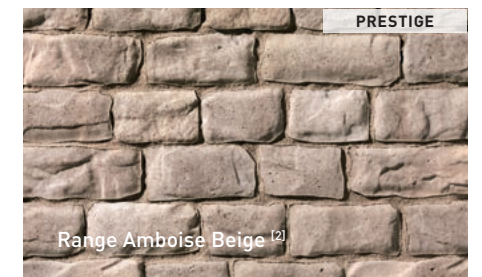

^[1] The Vendome 60 pavers is not vehicular.
^[2] Not available for Vendome 60