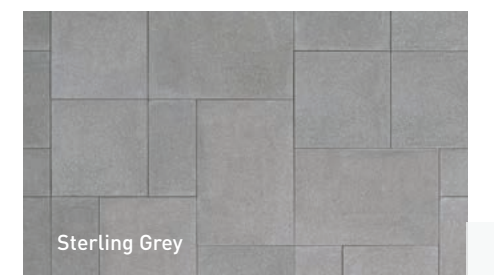

CITY SLABS

[Sold separately]
Unit A
60 mm x 250 mm x 500 mm
2 3/8" x 9 7/8" x 19 11/16"

Unit B
60 mm x 500 mm x 500 mm
2 3/8" x 19 11/16" x 19 11/16"

Unit C
60 mm x 500 mm x 750 mm
2 3/8" x 19 11/16" x 29 1/2"