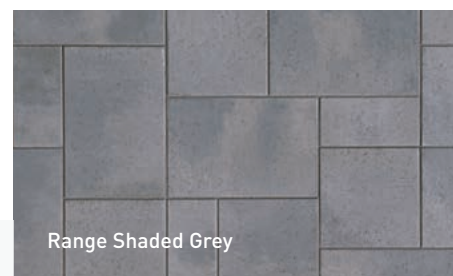

MELVILLE 80 PAVERS SMALL RECTANGLE
80 mm x 190 mm x 380 mm
3 1/8" x 7 1/2" x 15"