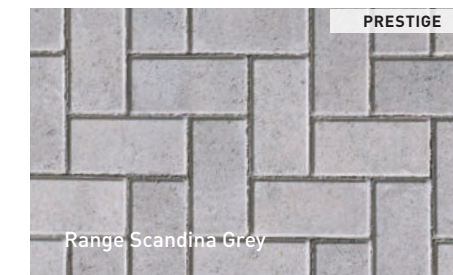

MELVILLE CLASSIC PAVERS

MELVILLE CLASSIC PAVERS GREY

Range Margaux Beige

Rockland Black

Range Scandina Grey

Range Newport Grey

Grey

MELVILLE CLASSIC PAVERS
60 mm x 100 mm x 200 mm
2 3/8" x 3 15/16" x 7 7/8"