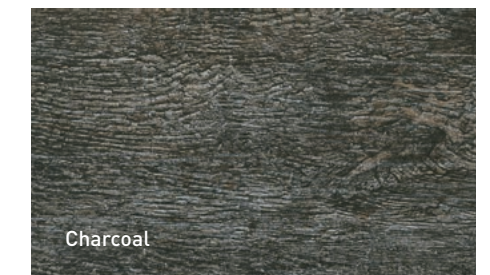

Ember

Charcoal

NOON

20 mm x 300 mm x 1200 mm
3/4" x 11 13/16" x 47 1/4"

Efflorescence and maintenance of landscaping products

EFFLORESCENCE

A whitish residue, commonly known as efflorescence, may appear on some pavers and slabs right after installation and/or 12 to 18 months after.