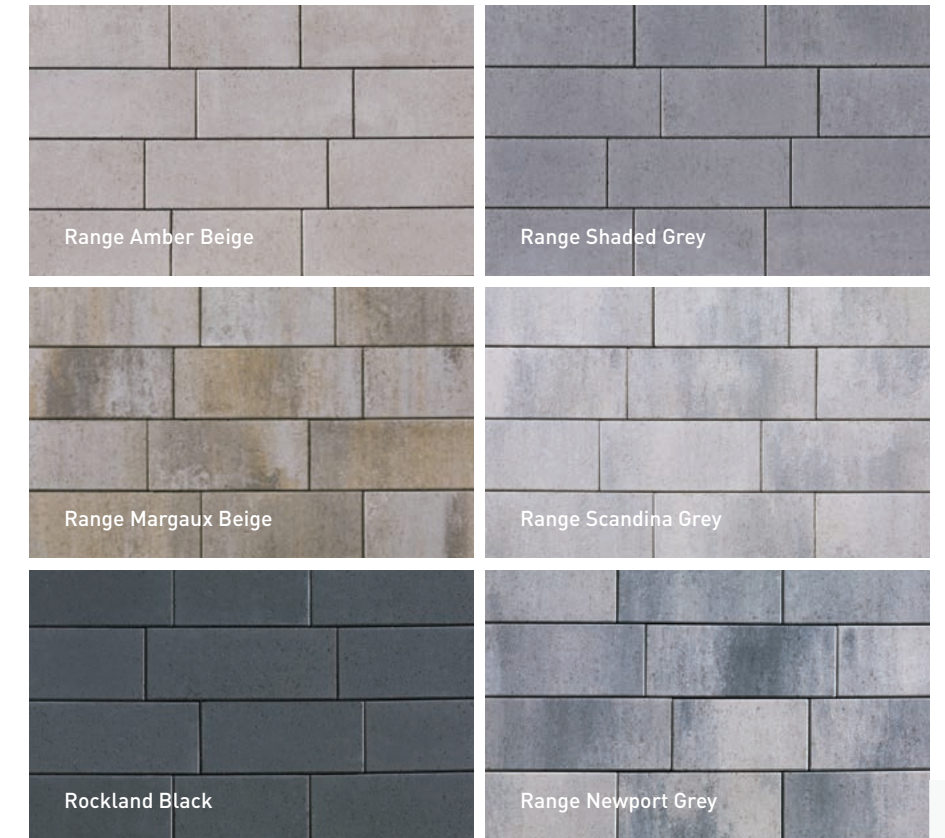

MELVILLE TANDEM WALL RANGE NEWPORT GREY / MELVILLE TANDEM CAPPING MODULES RANGE SCANDINA GREY - P 100
MELVILLE 60 SLABS RANGE NEWPORT GREY - P 55 / MONDRIAN 60 PLUS PAVERS SMALL RECTANGLE ROCKLAND BLACK - P 61