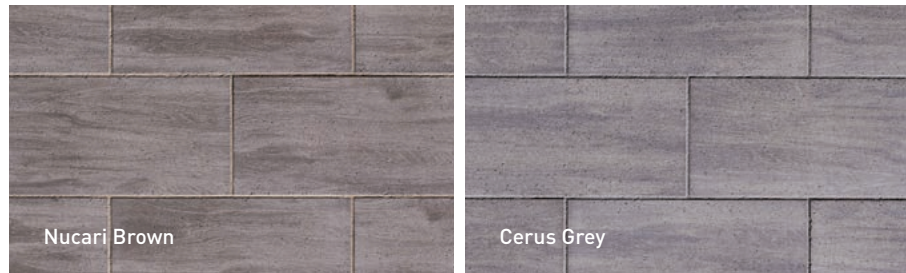

Unit B
60 mm x 380 mm x 380 mm
2 3/8" x 15" x 15"

Unit C
60 mm x 380 mm x 570 mm
2 3/8" x 15" x 22 7/16"

MADRIA SLABS CERUS GREY / MADRIA TANDEM NEXT WALL CERUS GREY - P 89 / MELVILLE TANDEM CAPPING MODULES ROCKLAND BLACK - P 100