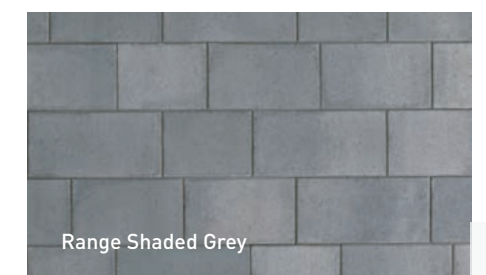

CASSARA SLABS

Unit A

60 mm x 300 mm x 400 mm
2 3/8" x 11 13/16" x 15 3/4"

Unit B

60 mm x 300 mm x 500 mm
2 3/8" x 11 13/16" x 19 11/16"

Unit C

60 mm x 300 mm x 600 mm
2 3/8" x 11 13/16" x 23 5/8"

CASSARA SLABS LARGE RECTANGLE

Unit D

60 mm x 300 mm x 700 mm
2 3/8" x 11 13/16" x 27 9/16"

[Sold separately]