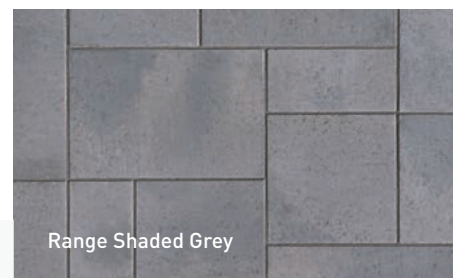

MELVILLE 60 PAVERS SMALL RECTANGLE

60 mm x 190 mm x 380 mm
2 3/8" x 7 1/2" x 15"