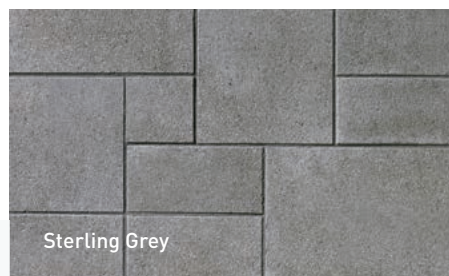

LEXA SLABS

(Sold separately)

Unit A

60 mm × 250 mm × 500 mm
2 3/8" × 9 7/8" × 19 11/16"

Unit B

60 mm × 500 mm × 500 mm
2 3/8" × 19 11/16" × 19 11/16"

Unit C

60 mm × 500 mm × 750 mm
2 3/8" × 19 11/16" × 29 1/2"