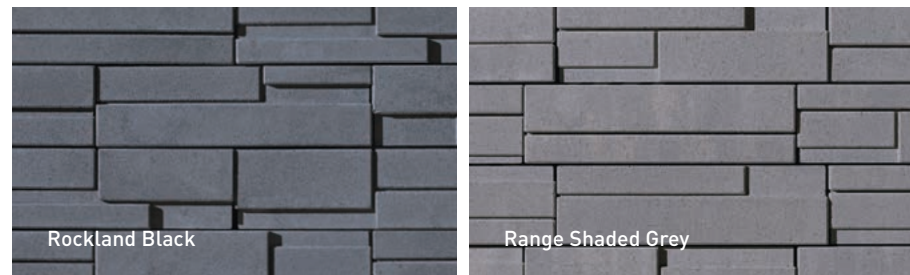

CASCADE TANDEM NEXT WALL