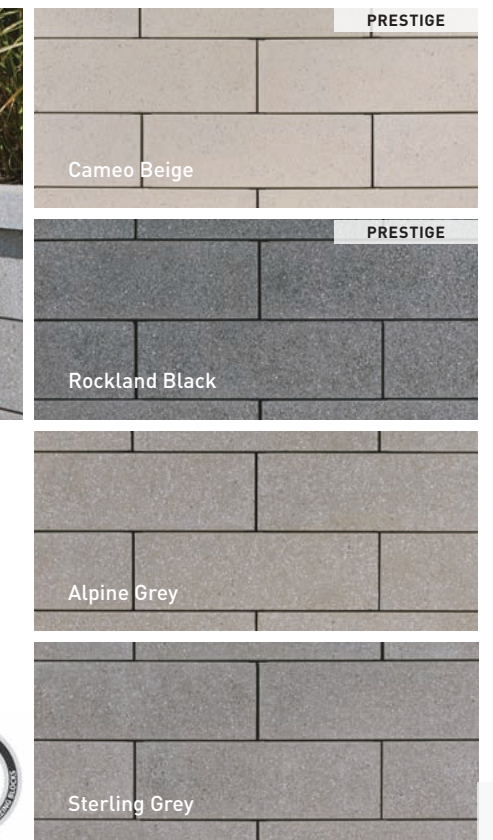

CASCADE TANDEM NEXT WALL