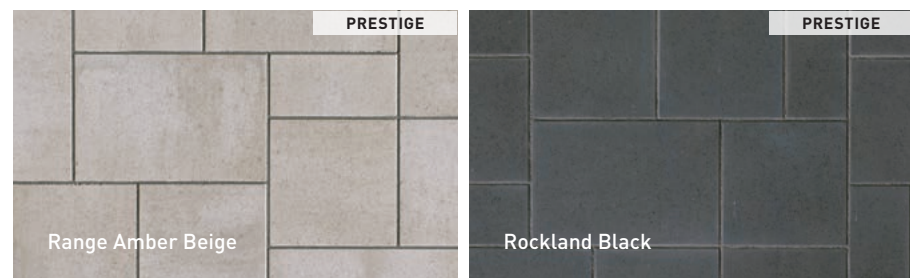

MELVILLE 60 SLABS

Unit A
60 mm x 190 mm x 380 mm
2 3/8" x 7 1/2" x 15"

Unit B
60 mm x 380 mm x 380 mm
2 3/8" x 15" x 15"

Unit C
60 mm x 380 mm x 570 mm
2 3/8" x 15" x 22 7/16"

MELVILLE 60 PAVERS SMALL RECTANGLE ROCKLAND BLACK / MONDRIAN PLUS 60 SLABS RANGE SCANDINA GREY - P 60 / LAFITT TANDEM WALL RANGE SCANDINA GREY - P 94