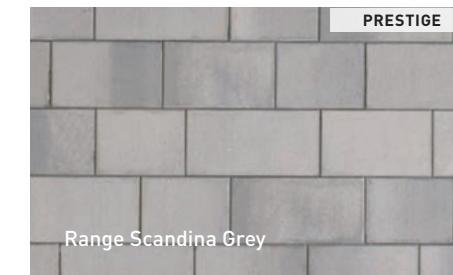

CASSARA SLABS

Unit A

60 mm x 300 mm x 400 mm
2 3/8" x 11 13/16" x 15 3/4"

Unit B

60 mm x 300 mm x 500 mm
2 3/8" x 11 13/16" x 19 11/16"

Unit C

60 mm x 300 mm x 600 mm
2 3/8" x 11 13/16" x 23 5/8"

CASSARA SLABS LARGE RECTANGLE

Unit D

60 mm x 300 mm x 700 mm
2 3/8" x 11 13/16" x 27 9/16"

[Sold separately]