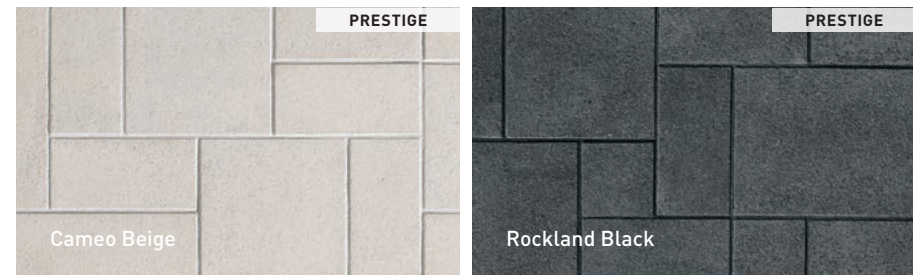

MEGA-ARBEL PAVERS RANGE DANVILLE BEIGE / CELTIK STEPS RANGE SHEFFIELD BEIGE AND BLACK - P 97

MEGA-ARBEL PAVERS

80 mm × 390 mm × 532 mm
3 1/8" × 15 3/8" × 20 15/16"

LEXA PAVERS ALPINE GREY, ROCKLAND BLACK INSERT