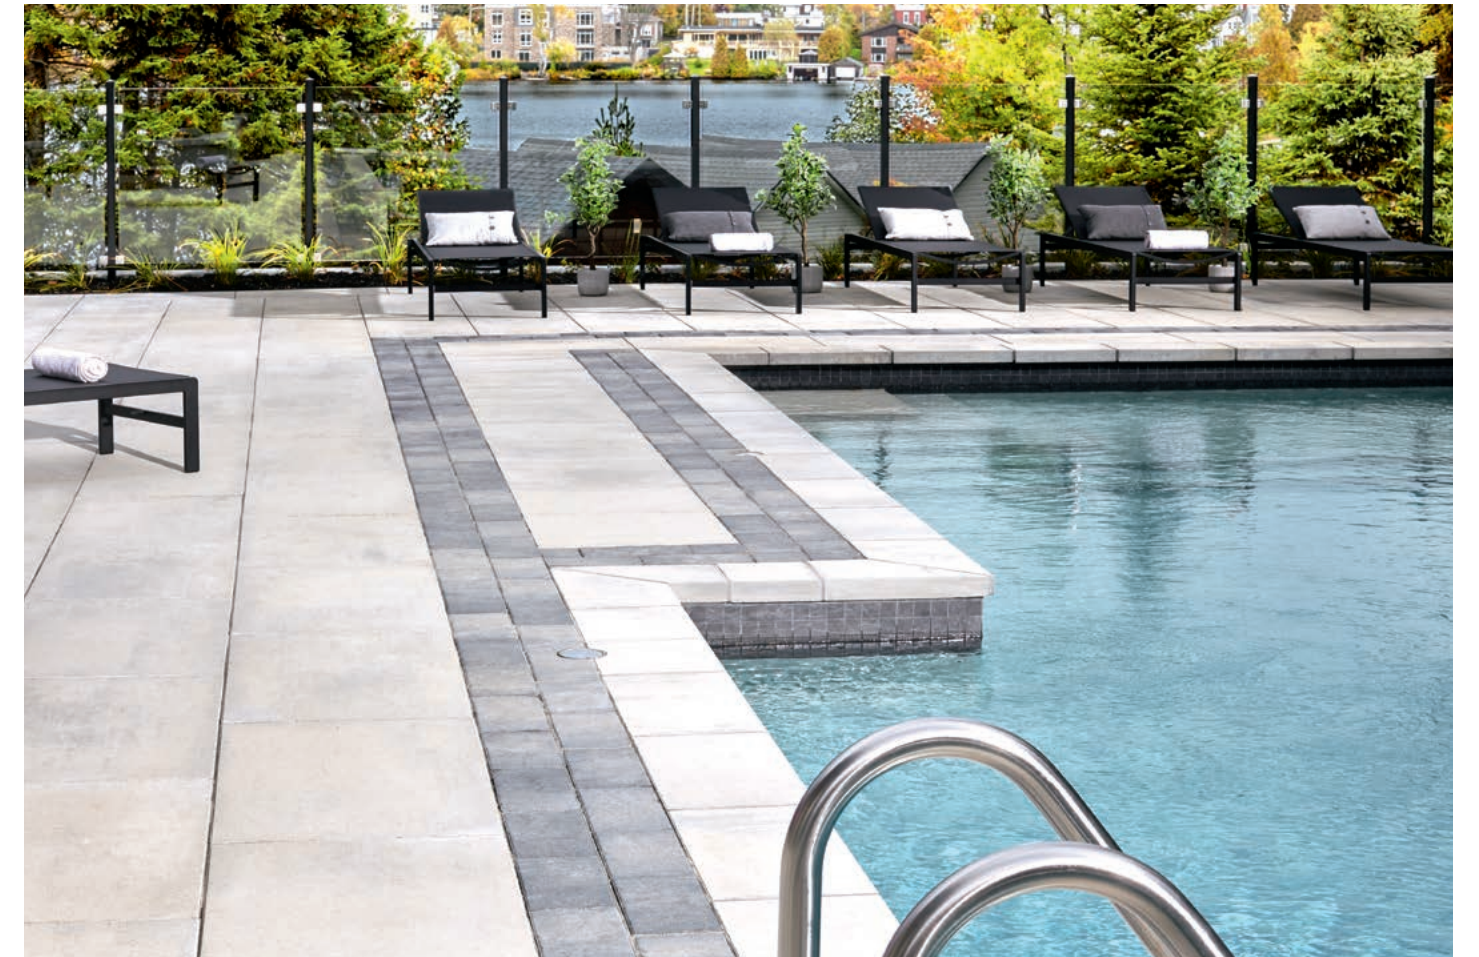

[Sold separately]

MONDRIAN PLUS 60 SLABS RANGE NEWPORT GREY

MONDRIAN PLUS 60 SLABS

Unit A
60 mm x 165 mm x 330 mm
2 3/8" x 6 1/2" x 13"

Unit B
60 mm x 330 mm x 330 mm
2 3/8" x 13" x 13"

Unit C
60 mm x 330 mm x 495 mm
2 3/8" x 13" x 19 1/2"