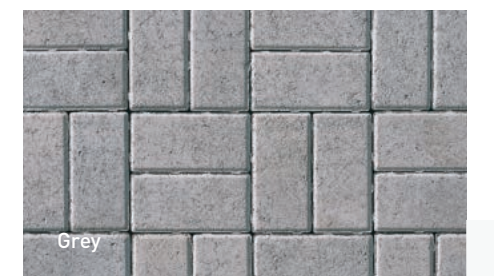

MELVILLE CLASSIC PAVERS

MELVILLE CLASSIC PAVERS GREY

Range Margaux Beige

Rockland Black

Range Scandina Grey

Range Newport Grey

Grey

MELVILLE CLASSIC PAVERS
60 mm x 100 mm x 200 mm
2 3/8" x 3 15/16" x 7 7/8"