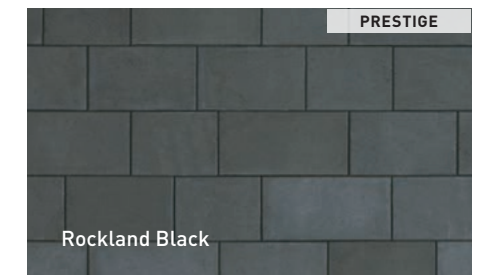

CASSARA SLABS

Unit A

60 mm x 300 mm x 400 mm
2 3/8" x 11 13/16" x 15 3/4"

Unit B

60 mm x 300 mm x 500 mm
2 3/8" x 11 13/16" x 19 11/16"

Unit C

60 mm x 300 mm x 600 mm
2 3/8" x 11 13/16" x 23 5/8"

CASSARA SLABS LARGE RECTANGLE

Unit D

60 mm x 300 mm x 700 mm
2 3/8" x 11 13/16" x 27 9/16"

[Sold separately]