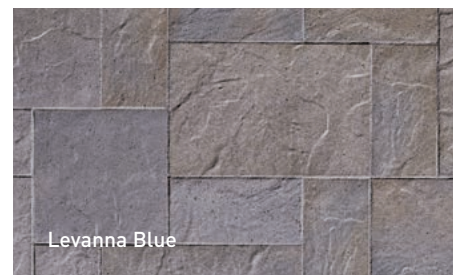

PROVENCE SLABS

Unit A
60 mm x 190 mm x 380 mm
2 3/8" x 7 1/2" x 15"

Unit B
60 mm x 380 mm x 380 mm
2 3/8" x 15" x 15"

Unit C
60 mm x 380 mm x 570 mm
2 3/8" x 15" x 22 7/16"

PROVENCE SLABS LARGE RECTANGLE
Unit D
60 mm x 380 mm x 760 mm
2 3/8" x 15" x 30"
[Sold separately]

PROVENCE SLABS LARGE SQUARE
Unit E
60 mm x 570 mm x 570 mm
2 3/8" x 22 7/16" x 22 7/16"
[Sold separately]