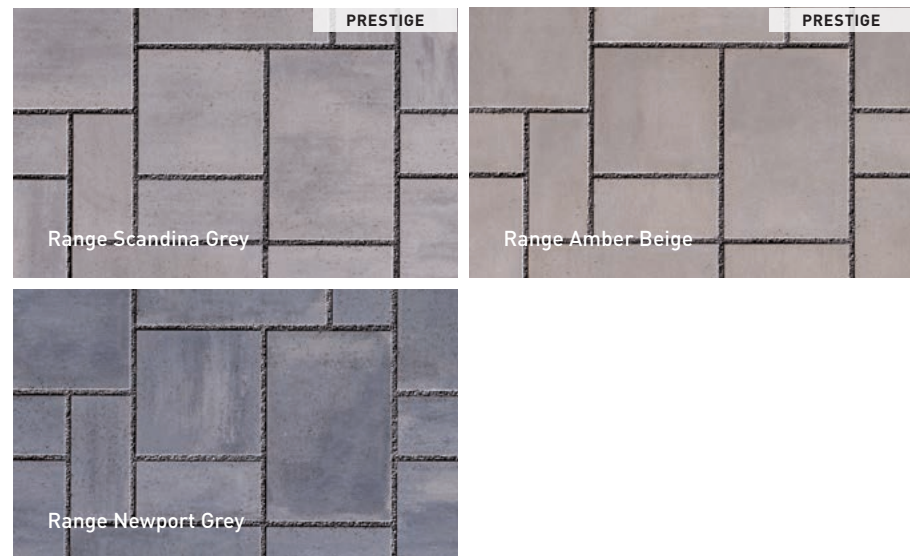

MELVILLE AQUA PAVERS

Unit A
80 mm x 190 mm x 380 mm
3 1/8" x 7 1/2" x 15"

Unit B
80 mm x 380 mm x 380 mm
3 1/8" x 15" x 15"

Unit C
80 mm x 380 mm x 570 mm
3 1/8" x 15" x 22 7/16"