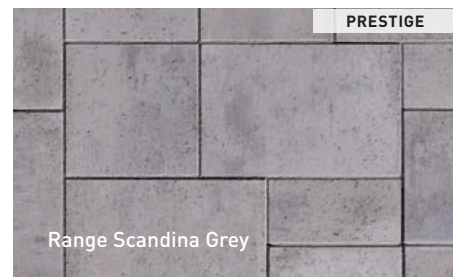

MELVILLE 60 SLABS

Unit A
60 mm x 190 mm x 380 mm
2 3/8" x 7 1/2" x 15"

Unit B
60 mm x 380 mm x 380 mm
2 3/8" x 15" x 15"

Unit C
60 mm x 380 mm x 570 mm
2 3/8" x 15" x 22 7/16"

MELVILLE 60 PAVERS SMALL RECTANGLE ROCKLAND BLACK / MONDRIAN PLUS 60 SLABS RANGE SCANDINA GREY - P 60 / LAFITT TANDEM WALL RANGE SCANDINA GREY - P 94