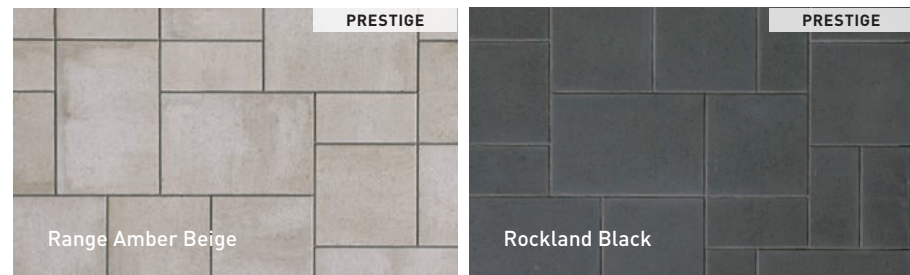

MELVILLE 80 PAVERS SMALL RECTANGLE
80 mm x 190 mm x 380 mm
3 1/8" x 7 1/2" x 15"

MELVILLE PLANK PAVERS RANGE MARGAUX BEIGE

MELVILLE PLANK SLIM PAVERS
Units A, B et C
80 mm x 127 mm x 300 mm to 500 mm
3 1/8" x 5" x 11 13/16" to 19 11/16"